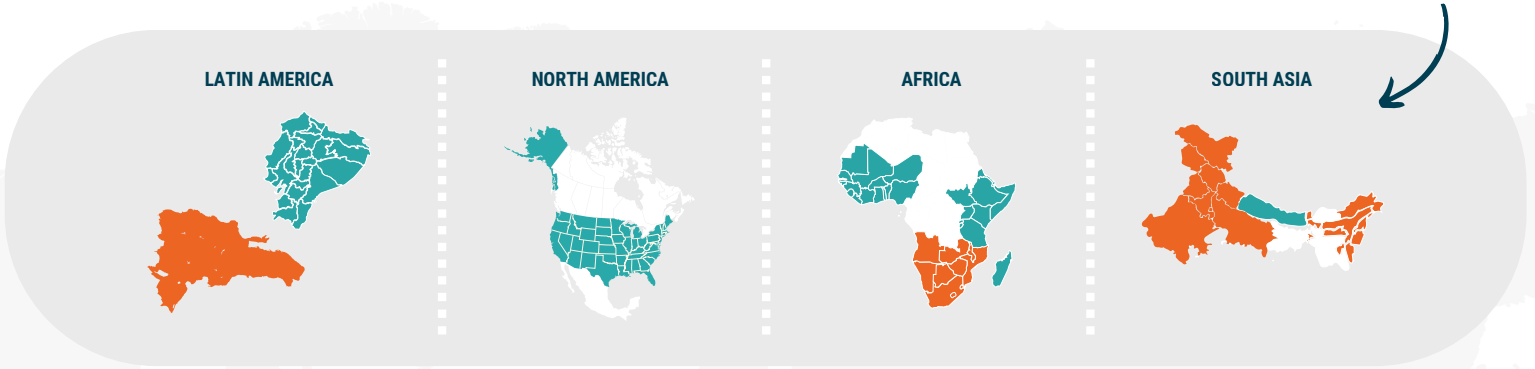

A Church for Every Child

OUR PRESENCE *Zimzam Global Training Locations to Date*

MINISTRY IMPACT
Since November 2014

How Your Gift Multiplies the Mission

DISCIPLE A CHILD FOR A YEAR
= \$10 PER MONTH / \$100 ANNUALLY